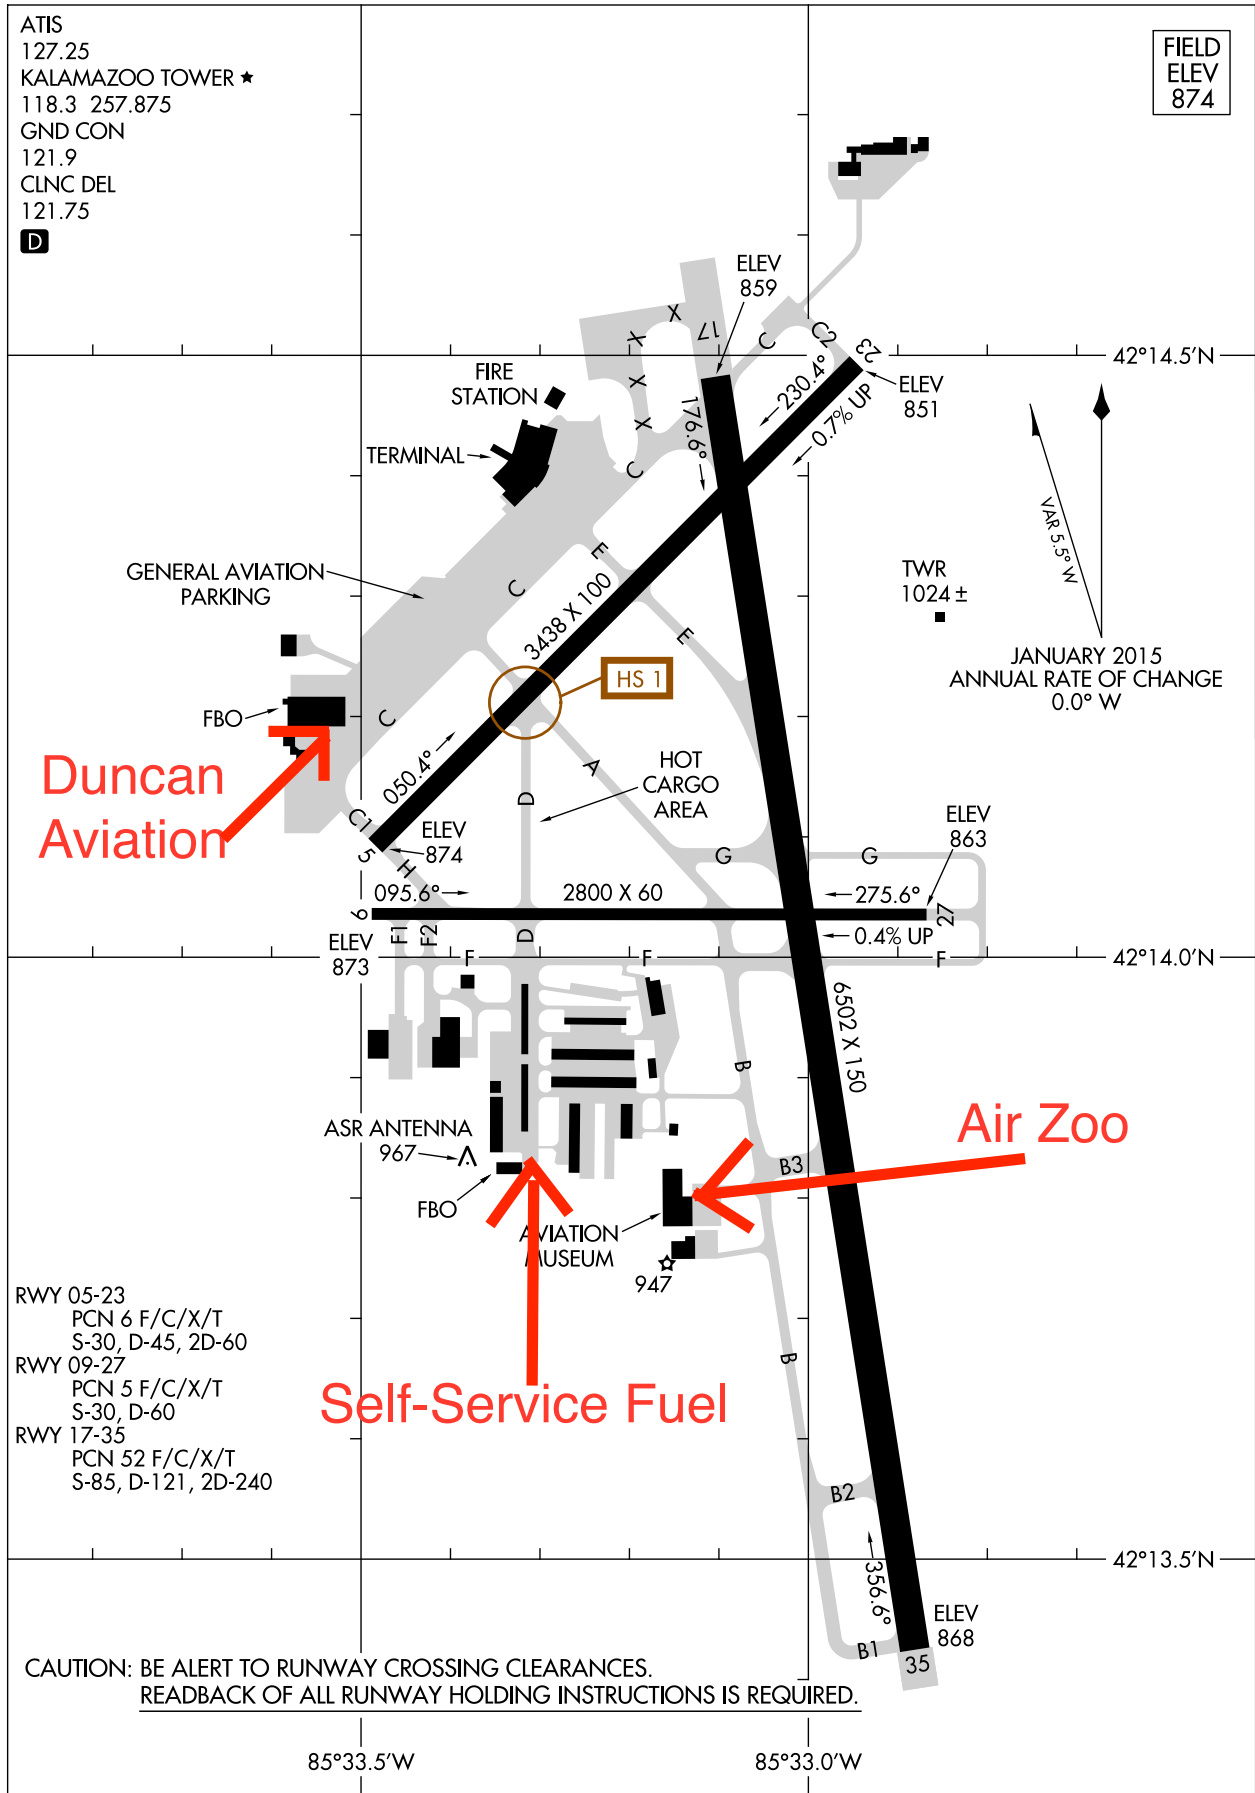

ATIS  
 127.25  
 KALAMAZOO TOWER ★  
 118.3 257.875  
 GND CON  
 121.9  
 CLNC DEL  
 121.75  
**D**

**FIELD  
 ELEV  
 874**

**Duncan Aviation**

**Air Zoo**

**Self-Service Fuel**

EC-1, 31 JAN 2019 to 28 FEB 2019

EC-1, 31 JAN 2019 to 28 FEB 2019